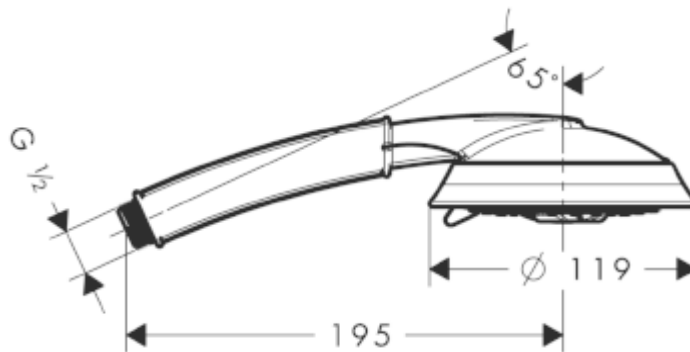

SPECIFICATION SHEET - fittings

BRAND:	hansgrohe	Product Photo:
ORIGIN:	Germany	
SERIES:	Swing C	
PRODUCT DESCRIPTION:	Raindance C 100 handshower	
MODEL No.	28548 921	
FINISH/COLOUR:	Rubber Bronze	
DIMENSIONS:		
OPTIONAL MATCHING PARTS:		

Technical Informations: Suitable for continous flow water heater

REMINDER:	Pipe flushing must be done before faucets are installed. Failure to do so voids the warranty.
	Do not use cleaners containing abrasive cleansers, ammonia, bleach, acids, waxes, alcohol, solvents or other products not recommended for chrome.
	All information is for reference only, installation shall always be based on the actual product delivered.